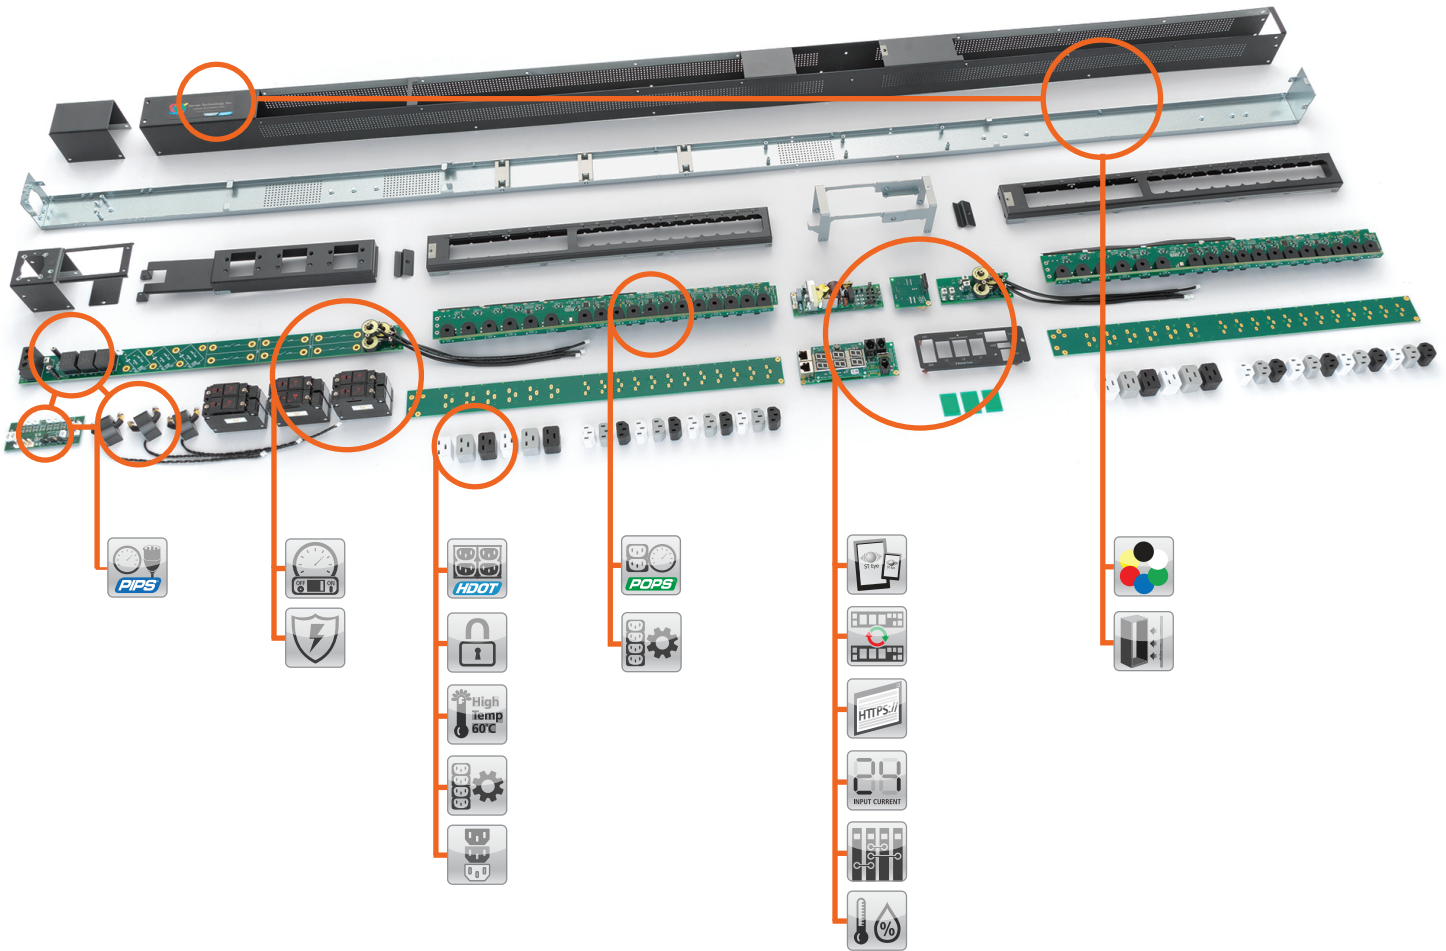

Highest Density Outlet Technology

Right Outlets in the Right Place

Easy Load Balancing

Smart, Switched, POPS

90% Ship Within 10 days

Build Your Configure to Order PDU
byopdu.servertech.com

1. Choose PDU Type
2. Power Options
3. Plug and Outlets
4. Datasheet + Request a Quote

HDOT Available Features

stay powered. be supported. get ahead.

- | | |
|--|---|
|  POPS® Per Outlet Power Sensing |  Alternating Phase |
|  PIPS® Per Inlet Power Sensing |  Hot Swappable Network Card w/Backup Power |
|  Color Coded PDUs |  IP Access, Security & Communications |
|  Branch Circuit Protection |  Input Current Monitoring |
|  HDOT™ High Density Outlet Technology |  Star Multi-link Expansion Kit |
|  Cable Retention |  Temperature & Humidity Monitoring |
|  High-Temp Rating |  Branch Current Monitoring |
|  Outlet Control |  Flexible Mounting |