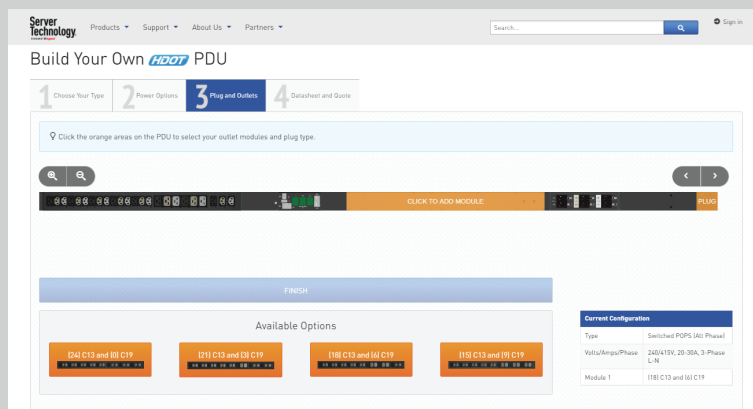

Highest Density Outlet Technology

Right Outlets in the Right Place

Easy Load Balancing

Smart, Switched, POPS

90% Ship Within 10 days

Build Your Configure to Order PDU
byopdu.servertech.com

1. Choose PDU Type
2. Power Options
3. Plug and Outlets
4. Datasheet + Request a Quote